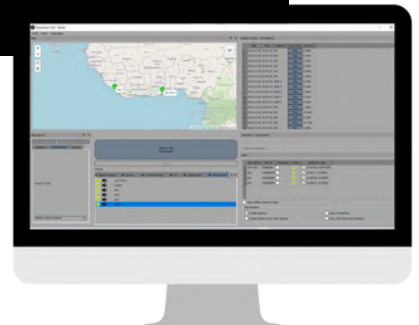

Playback history to previous conversations with locations

KEY FEATURES

- Group and private text
- Geofence
- Member status
- Location services
- Play-back call history
- Multiple groups
- Works on all IP networks
- Compatible with Android and Widows