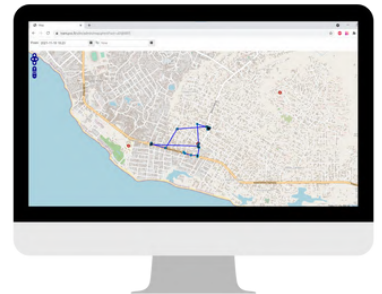

Location reports of the PTT

TRAMIGO MCPTT DISPATCHER

CENTRALISED WINDOWS COMMUNICATION

The MCPTT dispatcher offers large and multi-display dispatchers for terminals and other wide spaces. Audio in/out and text input can be integrated using standard devices and connections, including wired and bluetooth.