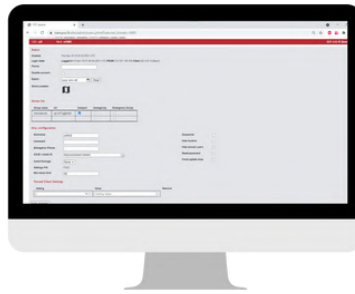

Managing users profile