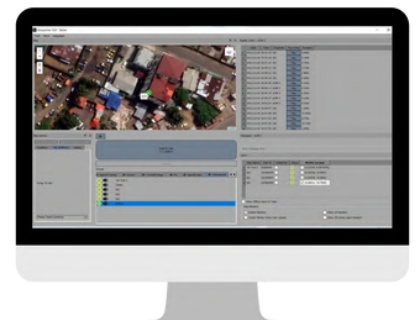

Live tracking
Satellite view map
View users online/offline
Controlling groups and users under one domain